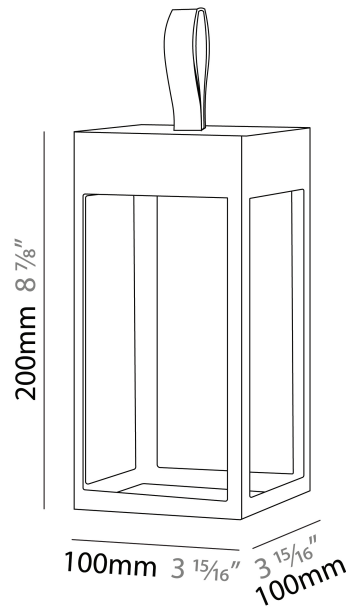

PROJECT	_____
TYPE	_____
SPECIFIER	_____
QUANTITY	_____
DATE	_____

ETEREA 2.0 PORTABLE

E9B300-

base number   Finish
Options

1. To build a product code in our configurator select the specify button on the base model # product page
2. To build a manual product code on this datasheet choose from the options listed below in blue font and add the suffix to the base model #

GENERAL

Series: Eterea 2.0
Brand: Platek
Division: Exterior
Mounting Type: Portable
Mounting Location: Table
Subcategory: Battery Operated

PHYSICAL

Shape: Rectangle
Length (mm): 100
Length (in): 3 ¹⁵/₁₆
Width (mm): 100
Width (in): 3 ¹⁵/₁₆
Height (mm): 200
Height (in): 7 ⁷/₈
Light Distribution: Direct
Weight (kg): 0.9
Screws: No visible screws
Diffuser: Frosted Methacrylate
Fixture Finish: [ANT](#) / [BLK](#) / [BRZ](#) / [COR](#) / [RSB](#) / [WHI](#)
Fixture Material: Stainless Steel
Cable Details: Supplied with one Micro USB power supply cable 1.2m in length
Upon Request: Bolt Down

ELECTRICAL

Lamp Type: LED
Input Wattage (W): 1
Total Output Wattage (W): 1
Dimming: Non-Dimmable
Input Voltage (V): 120

LED

Number of LEDs: 1
Color Temperature (°K): 3000
Max. Delivered Lumen (lm): 80
Nominal Lumen (lm): 250
CRI: >90 CRI
Lamp Life (hrs): 60000

OPTICAL

Optic°: 100

RATINGS AND CERTIFICATIONS

Certified By: Certified for North American Standards
IP rating: IP65
IK Rating: IK07
Upon Request: Higher Maximum Ambient Temperature