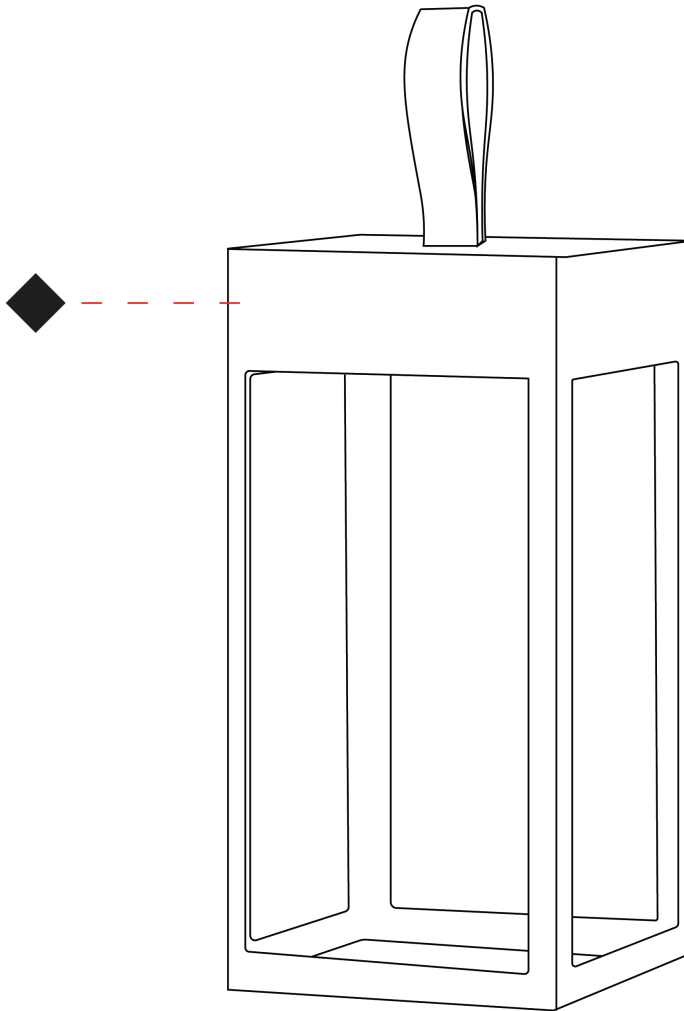

E9B268-

PROJECT _____

TYPE _____

SPECIFIER _____

QUANTITY _____

DATE _____

E