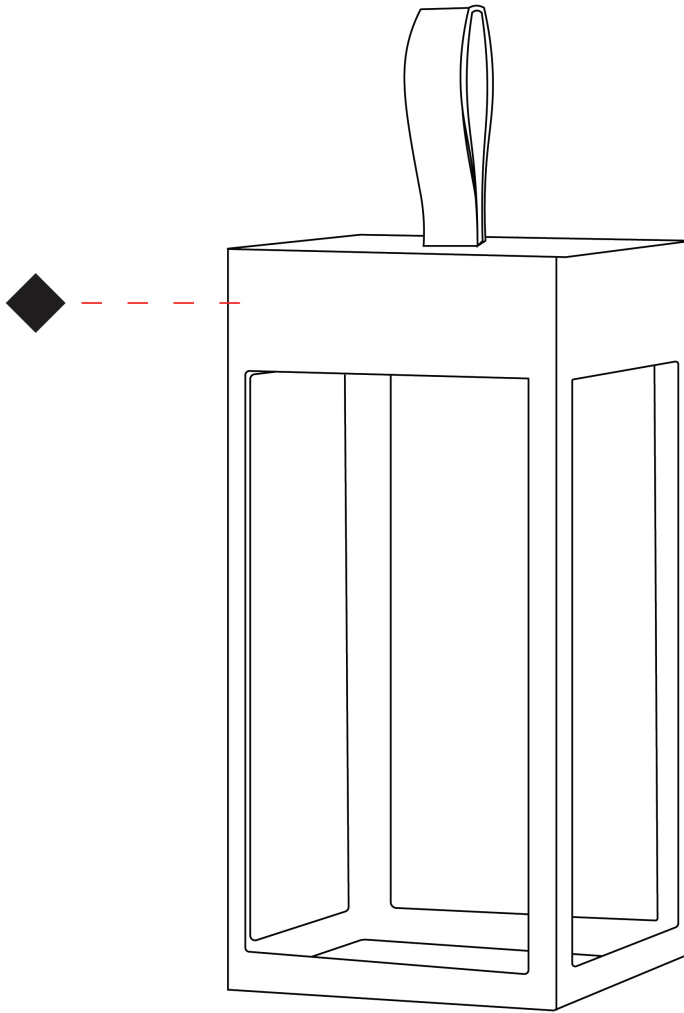

E9B224-

PROJECT _____

TYPE _____

SPECIFIER _____

QUANTITY _____

DATE _____

E