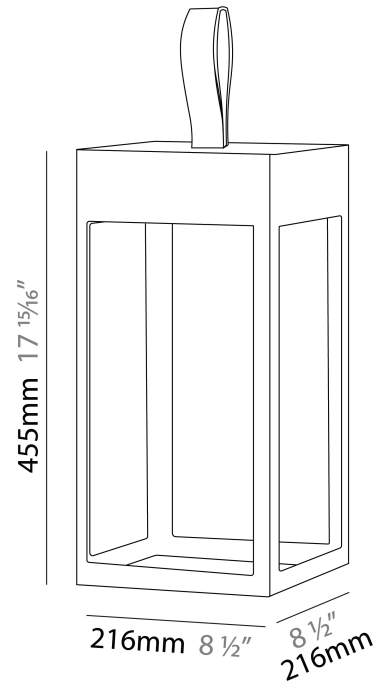

ETEREA 2.0 PORTABLE

E9B268-

base number   Finish
Options

PROJECT	_____
TYPE	_____
SPECIFIER	_____
QUANTITY	_____
DATE	_____

1. To build a product code in our configurator select the specify button on the base model # product page
2. To build a manual product code on this datasheet choose from the options listed below in blue font and add the suffix to the base model #

GENERAL

Series: Eterea 2.0
Brand: Platek
Division: Exterior
Mounting Type: Portable
Mounting Location: Table
Subcategory: Battery Operated

PHYSICAL

Shape: Rectangle
Length (mm): 216
Length (in): 8 ½
Width (mm): 216
Width (in): 8 ½
Height (mm): 455
Height (in): 17 15/16
Light Distribution: Direct
Weight (kg): 2.80
Weight (lbs): 6.17
Screws: No visible screws
Diffuser: Frosted Methacrylate
Fixture Finish: [ANT](#) / [BLK](#) / [BRZ](#) / [COR](#) / [RSB](#) / [WHI](#)
Fixture Material: Stainless Steel
Cable Details: Supplied with one Micro USB power supply cable 1.2m in length
Upon Request: Bolt Down

ELECTRICAL

Lamp Type: LED
Input Wattage (W): 4.5
Total Output Wattage (W): 4.5
Dimming: Non-Dimmable
Input Voltage (V): 120

LED

Number of LEDs: 1
Color Temperature (°K): 3000
Max. Delivered Lumen (lm): 275
Nominal Lumen (lm): 450
CRI: >90 CRI
Lamp Life (hrs): 60000

OPTICAL

Optic°: 100

RATINGS AND CERTIFICATIONS

Certified By: Certified for North American Standards
IP rating: IP65
IK Rating: IK07
Bug Rating: B0 U0 G0
Upon Request: Higher Maximum Ambient Temperature