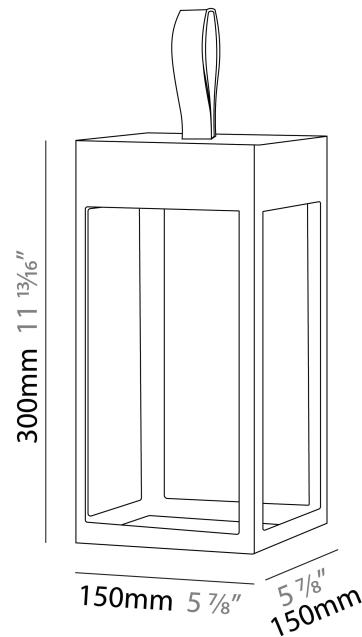

ETEREA 2.0 PORTABLE

E9B224-

base number   Finish
Options

PROJECT _____
TYPE _____
SPECIFIER _____
QUANTITY _____
DATE _____

1. To build a product code in our configurator select the specify button on the base model # product page
2. To build a manual product code on this datasheet choose from the options listed below in blue font and add the suffix to the base model #

GENERAL

Series: Eterea 2.0
Brand: Platek
Division: Exterior
Mounting Type: Portable
Mounting Location: Table
Subcategory: Battery Operated

PHYSICAL

Shape: Rectangle
Length (mm): 150
Length (in): 5 7/8
Width (mm): 150
Width (in): 5 7/8
Height (mm): 300
Height (in): 11 13/16
Light Distribution: Direct
Weight (kg): 1.8
Weight (lbs): 4
Screws: No visible screws
Diffuser: Frosted Methacrylate
Fixture Finish: [ANT](#) / [BLK](#) / [BRZ](#) / [COR](#) / [RSB](#) / [WHI](#)
Fixture Material: Stainless Steel
Cable Details: Supplied with one Micro USB power supply cable 1.2m in length
Upon Request: Bolt Down

ELECTRICAL

Lamp Type: LED
Input Wattage (W): 4.5
Total Output Wattage (W): 4.5
Dimming: Non-Dimmable
Input Voltage (V): 120

LED

Number of LEDs: 1
Color Temperature (°K): 3000
Max. Delivered Lumen (lm): 275
Nominal Lumen (lm): 450
CRI: >90 CRI
Lamp Life (hrs): 60000

OPTICAL

Optic°: 100

RATINGS AND CERTIFICATIONS

Certified By: Certified for North American Standards
IP rating: IP65
IK Rating: IK07
Bug Rating: B0 U0 G0
Upon Request: Higher Maximum Ambient Temperature