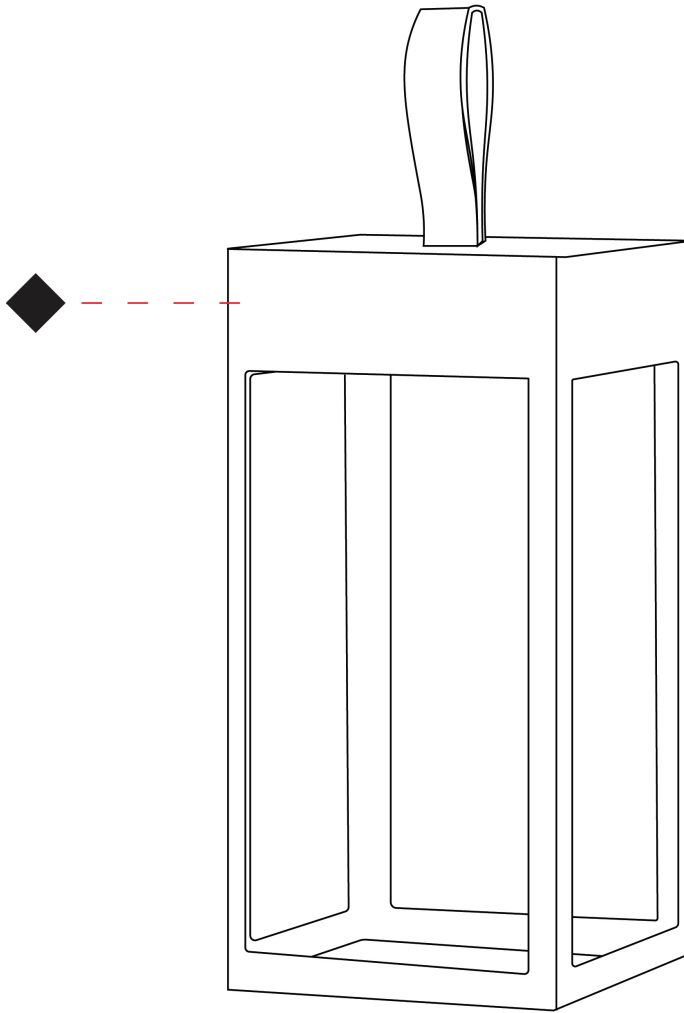

ETEREA 2.0 PORTABLE

E9B300-

PROJECT _____

TYPE _____

SPECIFIER _____

QUANTITY _____

DATE _____